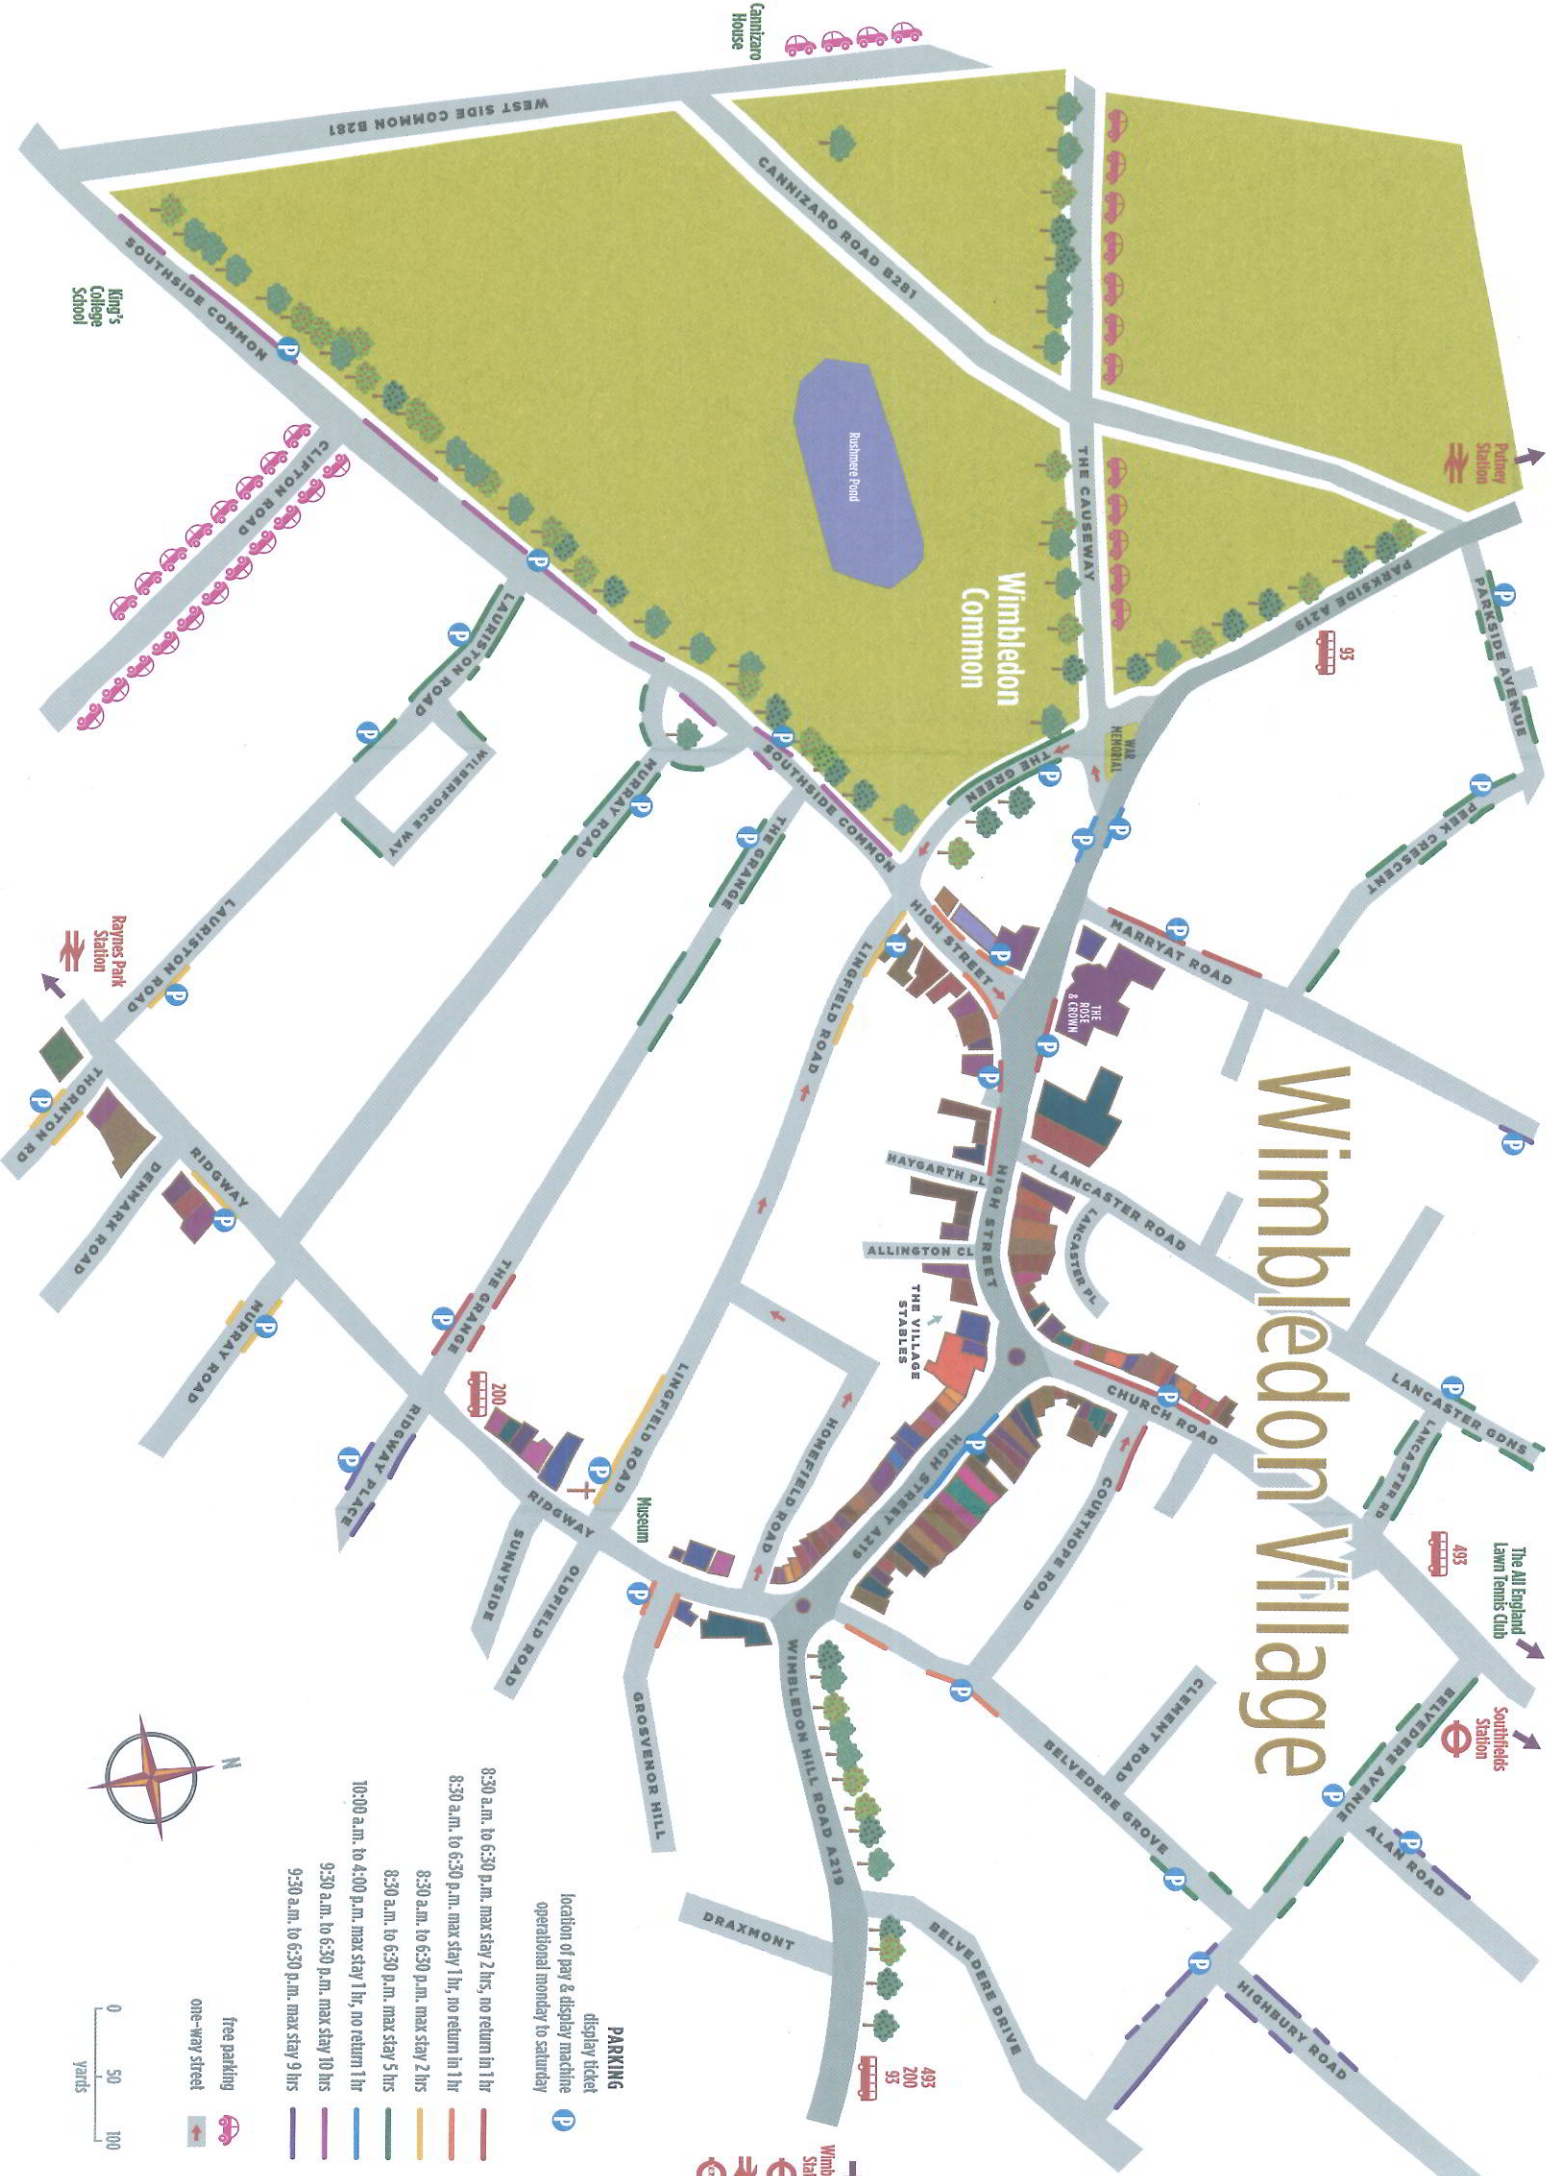

Wimbledon Village

- PARKING**
- display ticket
 - location of pay & display machine
 - operational Monday to Saturday
- 8:30 a.m. to 6:30 p.m. max stay 2 hrs, no return in 1hr
 - 8:30 a.m. to 6:30 p.m. max stay 1 hr, no return in 1hr
 - 8:30 a.m. to 6:30 p.m. max stay 2 hrs
 - 8:30 a.m. to 6:30 p.m. max stay 5 hrs
 - 10:00 a.m. to 4:00 p.m. max stay 1 hr, no return 1hr
 - 9:30 a.m. to 6:30 p.m. max stay 10 hrs
 - 9:30 a.m. to 6:30 p.m. max stay 9 hrs

- free parking
- one-way street

Wimbledon Station

 Southfields Station
 Parkside Station
 Raynes Park Station